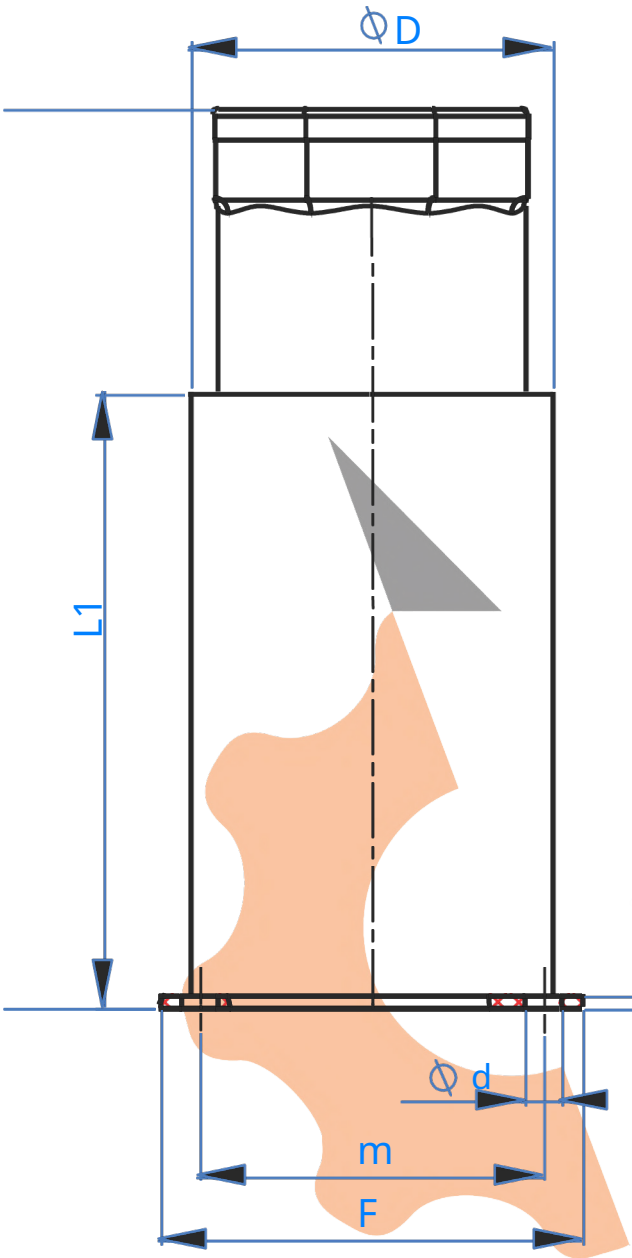

# Stainless Steel Adjustable Leg

STAINLESS STEEL LEG	FOOT DIAMETER (ØD)	
	Ø60	Ø50
COVER TYPE	8 CORNER AA52mm	8 CORNER AA40mm
THREAD TYPE	PLASTIC	PLASTIC
Lmax	175mm	155mm
Lmin	120mm	100mm
L1	102mm	92mm
FLANGE DIMENSION (F)	70x70mm t=2mm	70x70mm t=2mm
CONNECTION DIMENSION (m)	57x57mm	57x57mm
CONNECTION HOLE DIMENSION (Ød)	Ø7mm	Ø7mm

## Ø60 PLASTIC THREADED

## Ø50 PLASTIC THREADED