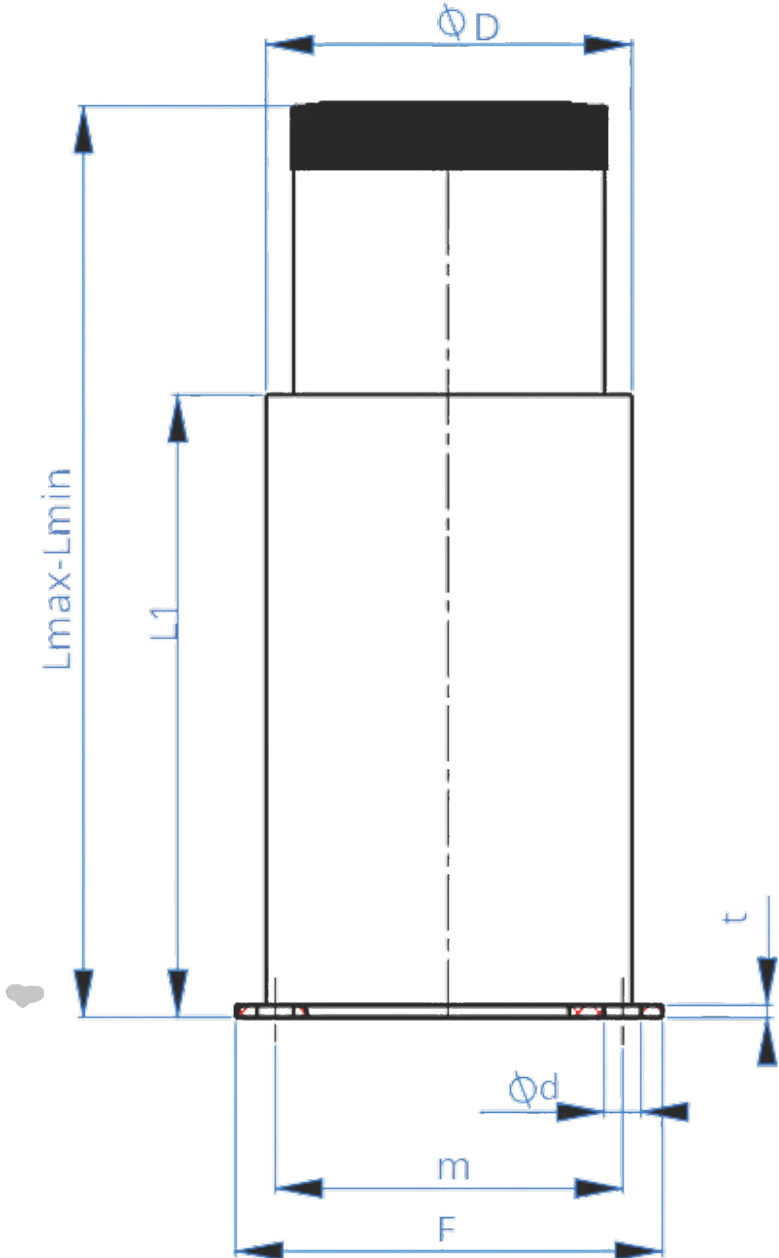

# Stainless Steel Adjustable Leg

STAINLESS STEEL LEG	FOOT DIAMETER (ØD)	
	Ø60	Ø50
COVER TYPE	8 CORNER AA52mm	8 CORNER AA40mm
THREAD TYPE	PLASTIC	PLASTIC
Lmax	175mm	155mm
Lmin	120mm	100mm
L1	102mm	92mm
FLANGE DIMENSION (F)	70x70mm t=2mm	70x70mm t=2mm
CONNECTION DIMENSION (m)	57x57mm	57x57mm
CONNECTION HOLE DIMENSION (Ød)	Ø7mm	Ø7mm

## Ø60 PLASTIC THREADED

## Ø50 PLASTIC THREADED